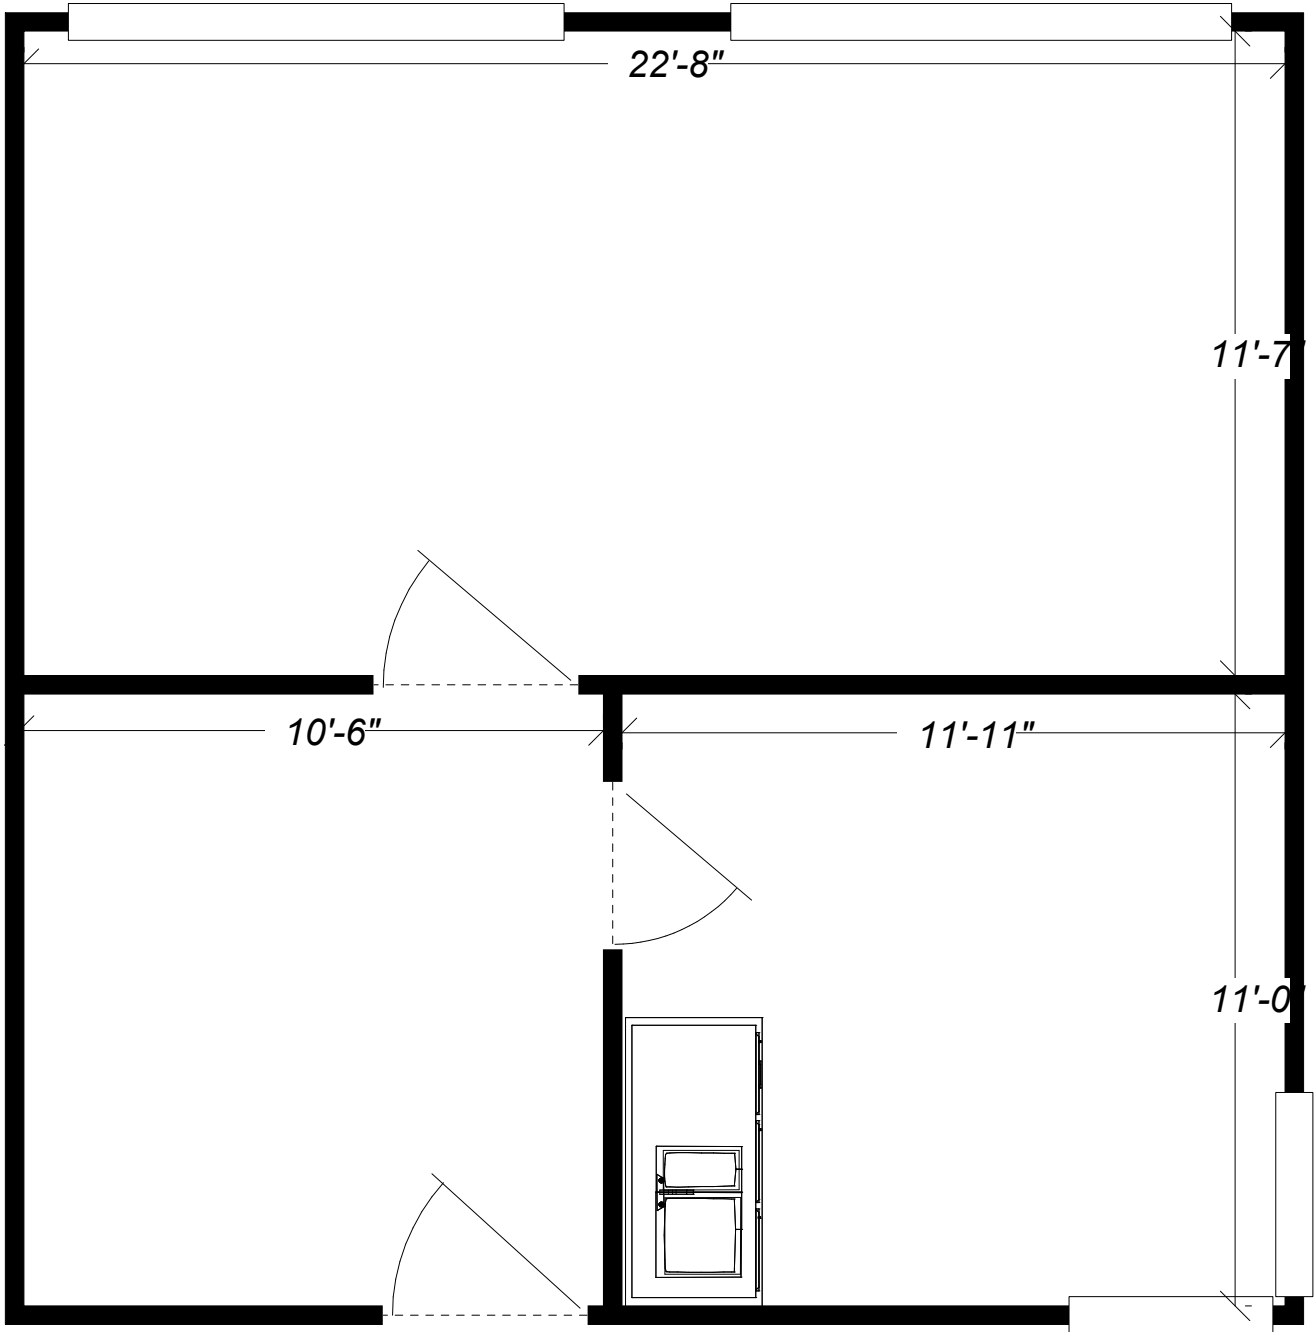

*511 University Dr.
Suite 211
628 SF Rentable*

All Measurements Are Approx.